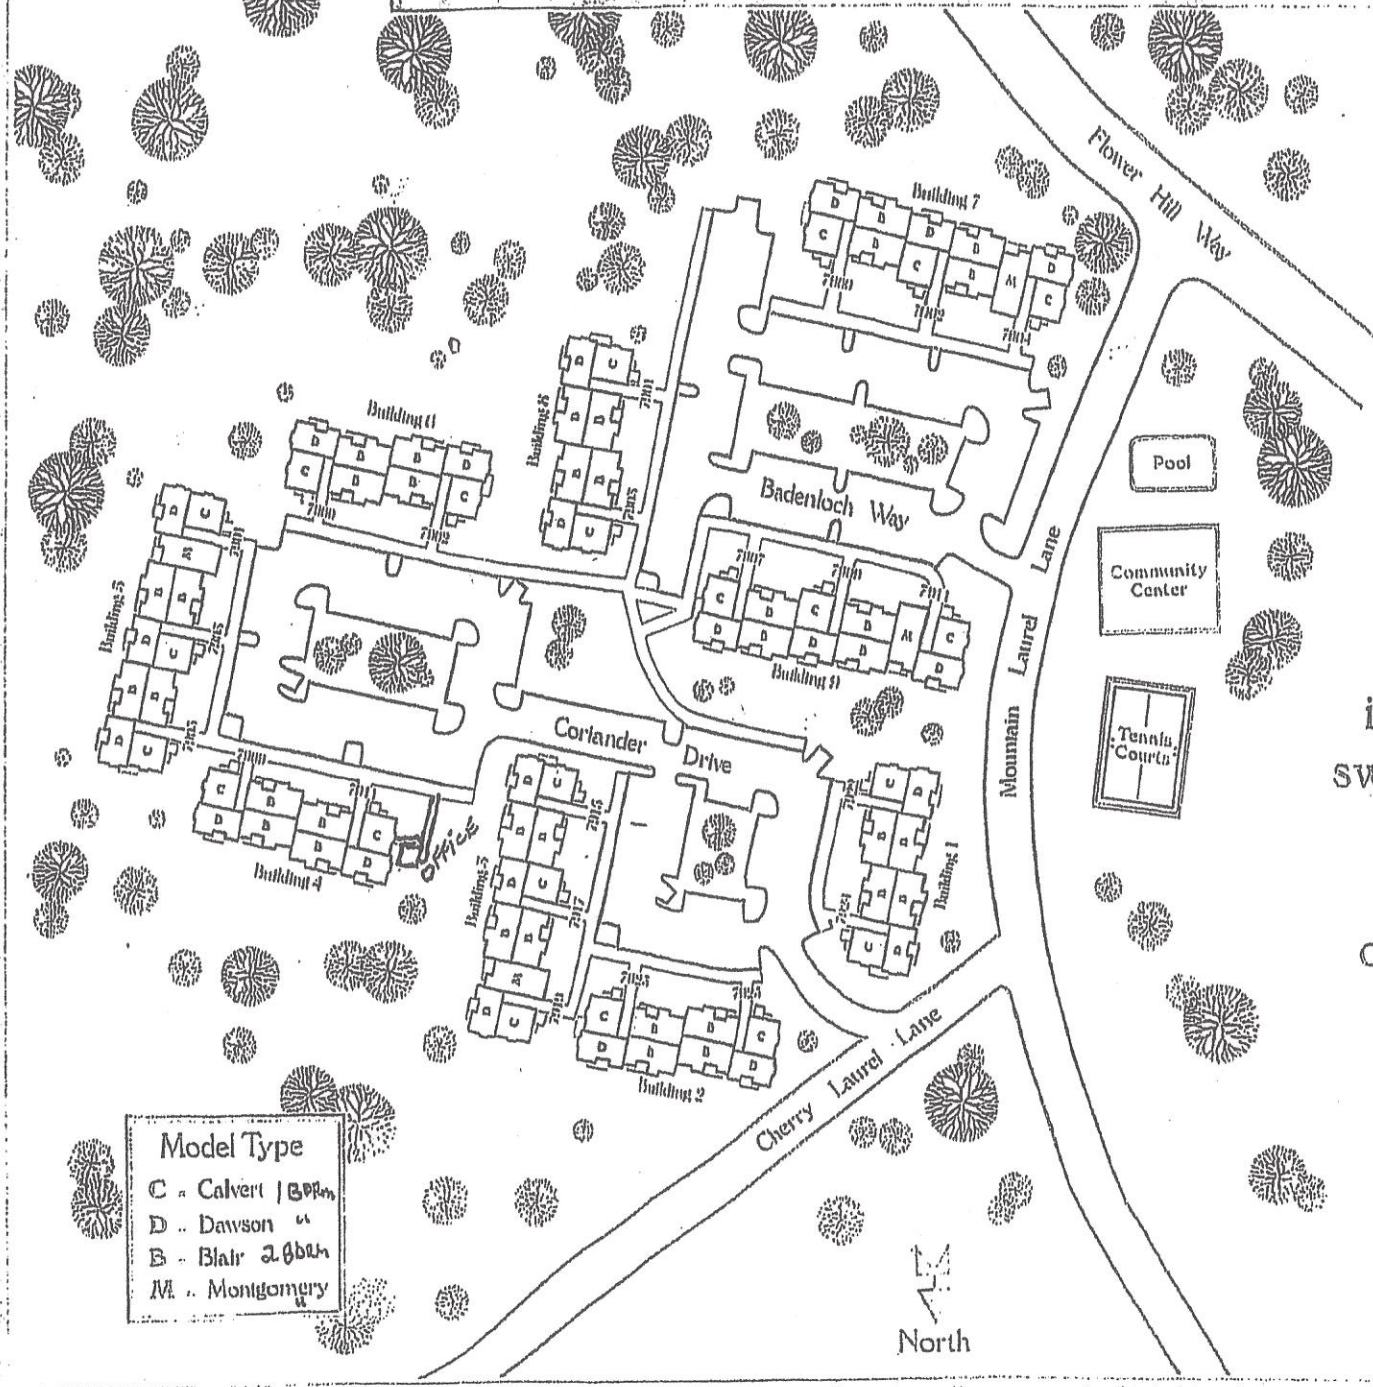

# A Better Neighborhood

| Model Type |               |
|------------|---------------|
| C          | Calvert / BPH |
| D          | Davson "      |
| B          | Blair 2 BPH   |
| M          | Montgomery "  |

Willow Wood's got it all  
 An all brick condominium  
 in a community that offers  
 swimming pool with sundeck  
 tennis courts, basketball  
 courts, and a community  
 center with clubhouse, part  
 room and kitchen facilities